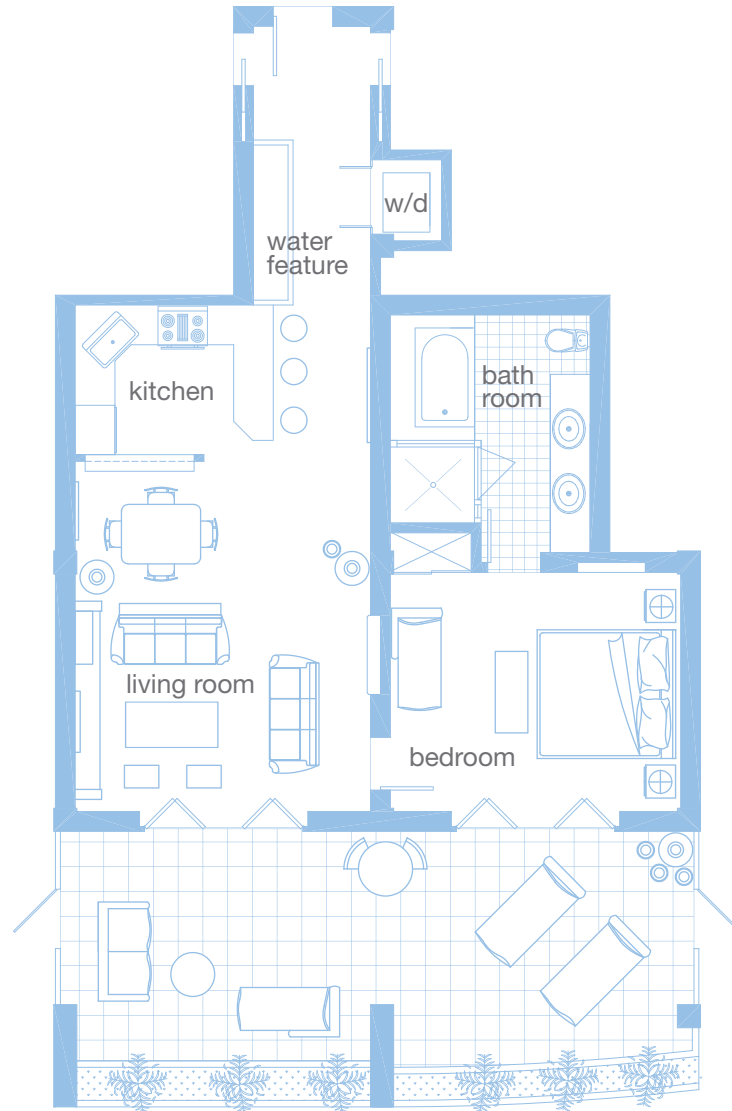

PALMETTO BAY

MAYA BEACH, BELIZE

ONE BEDROOM - PLAN B

Interior: 795 sq.ft. Veranda : 368 sq.ft. Total Living: 1,163 Sq.ft.

RESIDENCES

Building 1: Sibun
103,203,303,403

Building 2: Mopan
103,203,303,403