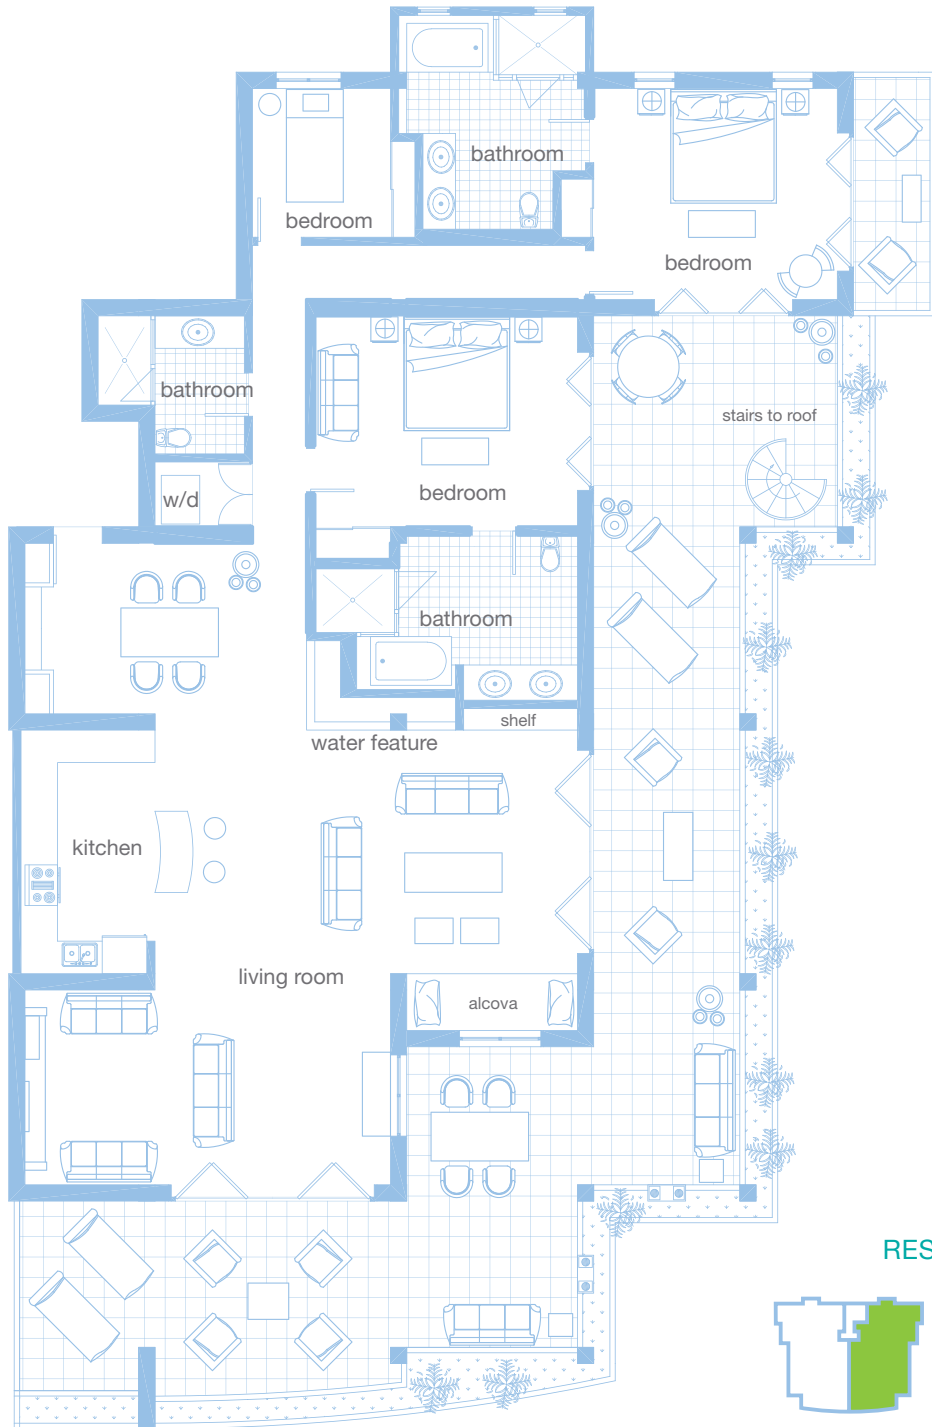

PALMETTO BAY

MAYA BEACH, BELIZE

PENTHOUSE - PLAN B

Interior: 2,085 sq.ft. Veranda : 2,319 sq.ft. Total Living: 4,404 Sq.ft.

RESIDENCES

BUILDING 1: 502 BUILDING 2: 502