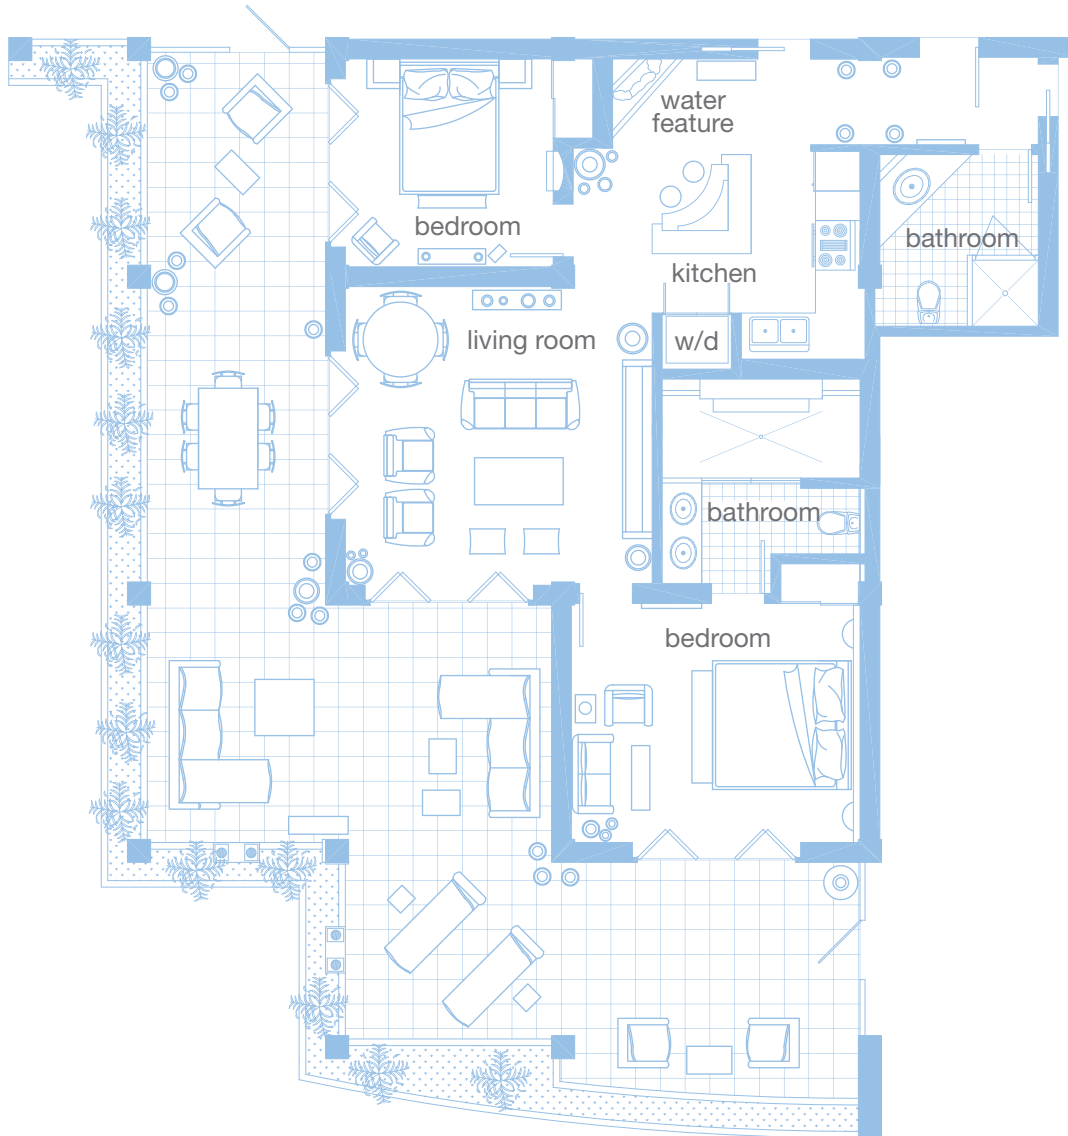

PALMETTO BAY

MAYA BEACH, BELIZE

TWO BEDROOM PLAN

Interior: 972 sq.ft. Veranda : 788 sq.ft. Total Living: 1,760 Sq.ft.

RESIDENCES

Building 1: Sibun
102,202,302,402

Building 2: Mopan
102,202,302,402